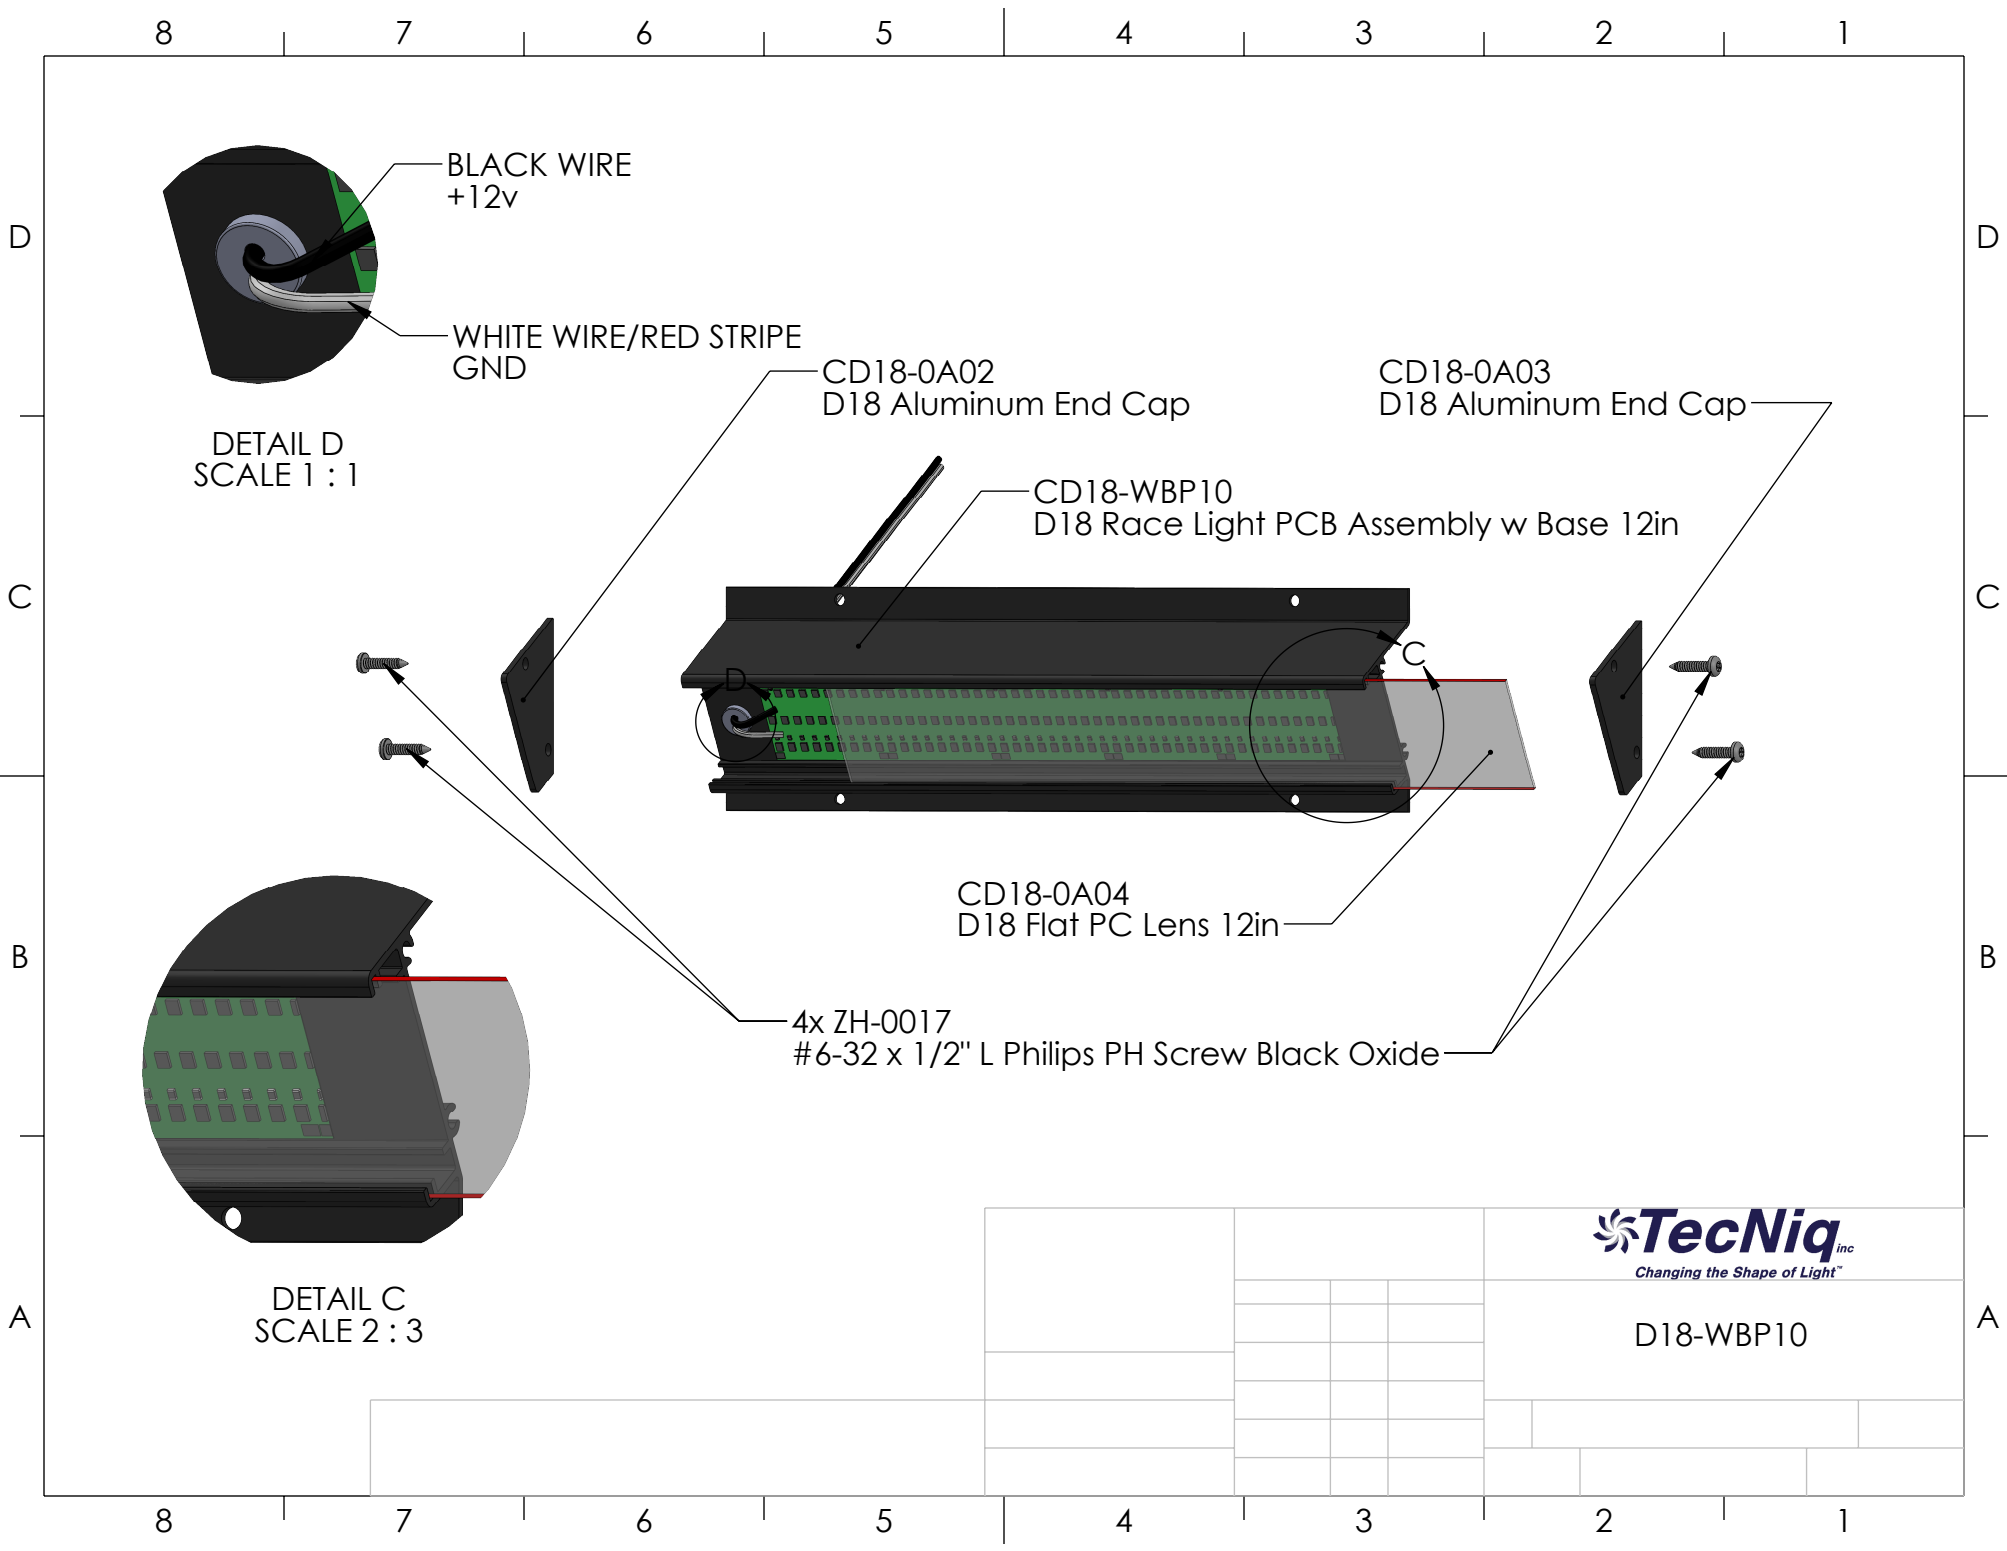

 Changing the Shape of Light™

D18 12in

DETAIL D
SCALE 1 : 1

DETAIL C
SCALE 2 : 3

TecNiq
inc
Changing the Shape of Light™

D18-WBP10